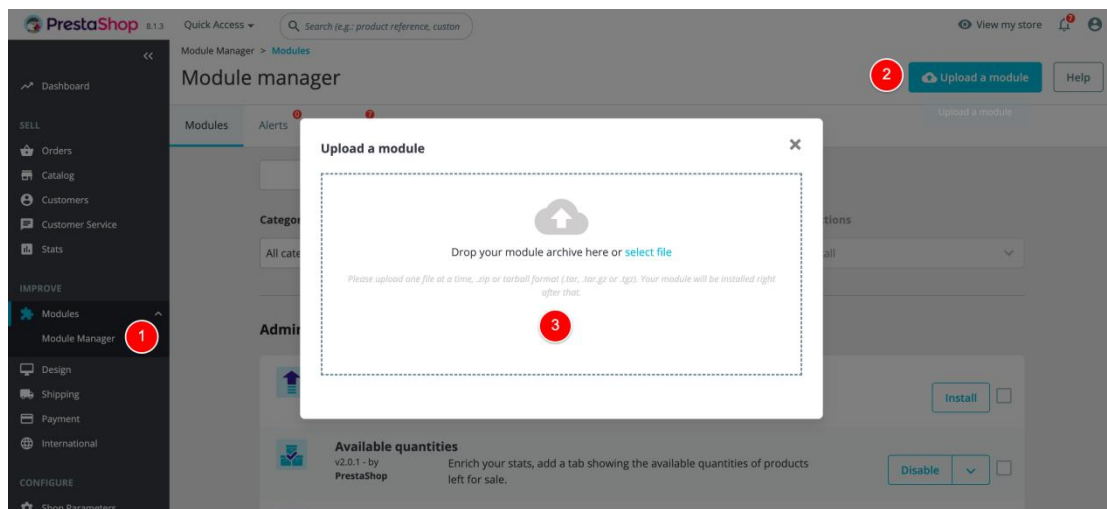

Advanced Alipay Payment Gateway Pro - Installation guide

TABLE OF CONTENTS

Installation	1
Configuration	1
Demo	2
Contact	2
Customization	3

Installation

Configuration

What we provide is a YouTube video demonstration, which contains specific usage interactions, configuration instructions, and precautions.